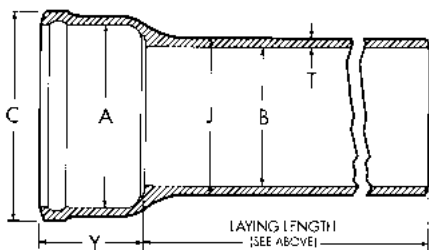

SV BUNDLED CAST IRON SOIL PIPE

Bundled SV Pipe, Single Hub

3 1/2-Foot			5-Foot			10-Foot		
Size	Pcs.	Wt	Size	Pcs.	Wt	Size	Pcs.	Wt
2	102	1530	2 x 5	102	2050	2 x 10	36	1296
3	60	1380	3 x 5	60	1873	3 x 10	36	1885
4	46	1391	4 x 5	46	1947	4 x 10	27	2067
5	32	1260	5 x 5	32	1776	5 x 10	24	2344
6	24	1095	6 x 5	24	1506	6 x 10	18	2320
8	15	1080	8 x 5	15	1520	8 x 10	15	2870
10	8	863	10 x 5	8	1220	10 x 10	8	2190
12	6	825	12 x 5	6	1160	12 x 10	6	1970
15	4	751	15 x 5	4	1060	15 x 10	4	1988

SV (Service) ASA Group 021

Available sizes for 3 1/2', 5' & 10'
2, 3, 4, 5, 6, 8, 10, 12, & 15

**SV Class
Single Hub Pipe**

Size	Telescoping Length	
	Y	
2"	2.50	
3"	2.75	
4"	3.00	
5"	3.00	
6"	3.00	
8"	3.50	
10"	3.50	
12"	4.25	
15"	4.25	

Double Hub, 30" Length

Size	L
2	25
3	24 1/2
4	24

SV SERVICE GASKETS, GASKET LUBRICANTS

TY-Seal Gaskets

- An excellent water-soluble joint compound, TY-SEAL LUBRICANT has demonstrated its efficiency in millions of joints.
- Quick and easy to use under all conditions...even under water!
- Available in quarts, gallons and 25-lb. pails.