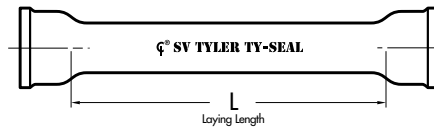

SV BUNDLED CAST IRON SOIL PIPE

Bundled SV Pipe, Single Hub

3 1/2-Foot			5-Foot			10-Foot		
Size	Pcs.	Wt	Size	Pcs.	Wt	Size	Pcs.	Wt
2	102	1530	2 x 5	102	2050	2 x 10	36	1296
3	60	1380	3 x 5	60	1873	3 x 10	36	1885
4	46	1391	4 x 5	46	1947	4 x 10	27	2067
5	32	1260	5 x 5	32	1776	5 x 10	24	2344
6	24	1095	6 x 5	24	1506	6 x 10	18	2320
8	15	1080	8 x 5	15	1520	8 x 10	15	2870
10	8	863	10 x 5	8	1220	10 x 10	8	2190
12	6	825	12 x 5	6	1160	12 x 10	6	1970
15	4	751	15 x 5	4	1060	15 x 10	4	1988

SV (Service) ASA Group 021

Available sizes for 3 1/2', 5' & 10'
2, 3, 4, 5, 6, 8, 10, 12, & 15

**SV Class
Single Hub Pipe**

Size	Telescoping Length	
	Y	
2"	2.50	
3"	2.75	
4"	3.00	
5"	3.00	
6"	3.00	
8"	3.50	
10"	3.50	
12"	4.25	
15"	4.25	

Double Hub, 30" Length

Size	L
2	25
3	24 1/2
4	24

SV SERVICE GASKETS, GASKET LUBRICANTS

TY-Seal Gaskets

- An excellent water-soluble joint compound, TY-SEAL LUBRICANT has demonstrated its efficiency in millions of joints.
- Quick and easy to use under all conditions...even under water!
- Available in quarts, gallons and 25-lb. pails.